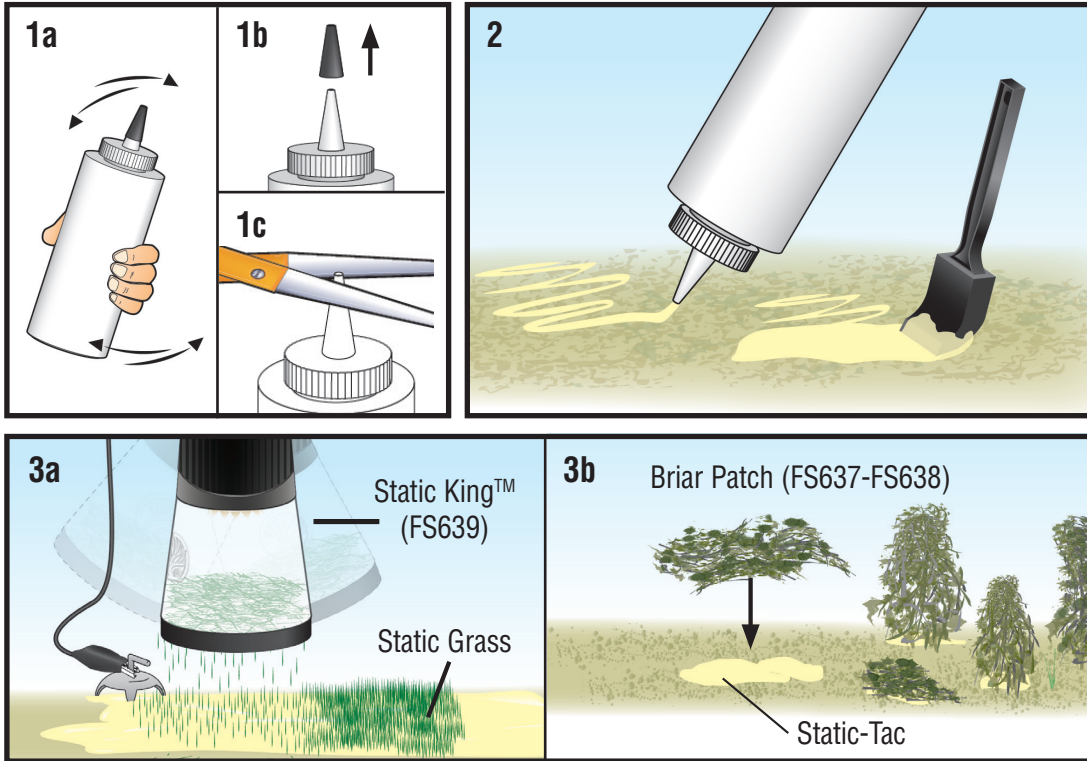

STATIC-TAC™ - FS644

INSTRUCTIONS / INSTRUCTIONS / INSTRUCCIONES / ANWEISUNGEN

Made in USA K6 ©2018 O CO

WOODLAND SCENICS® Manufactured by WOODLAND® PO BOX 98 LINN CREEK, MO 65052 • woodlandscenics.com